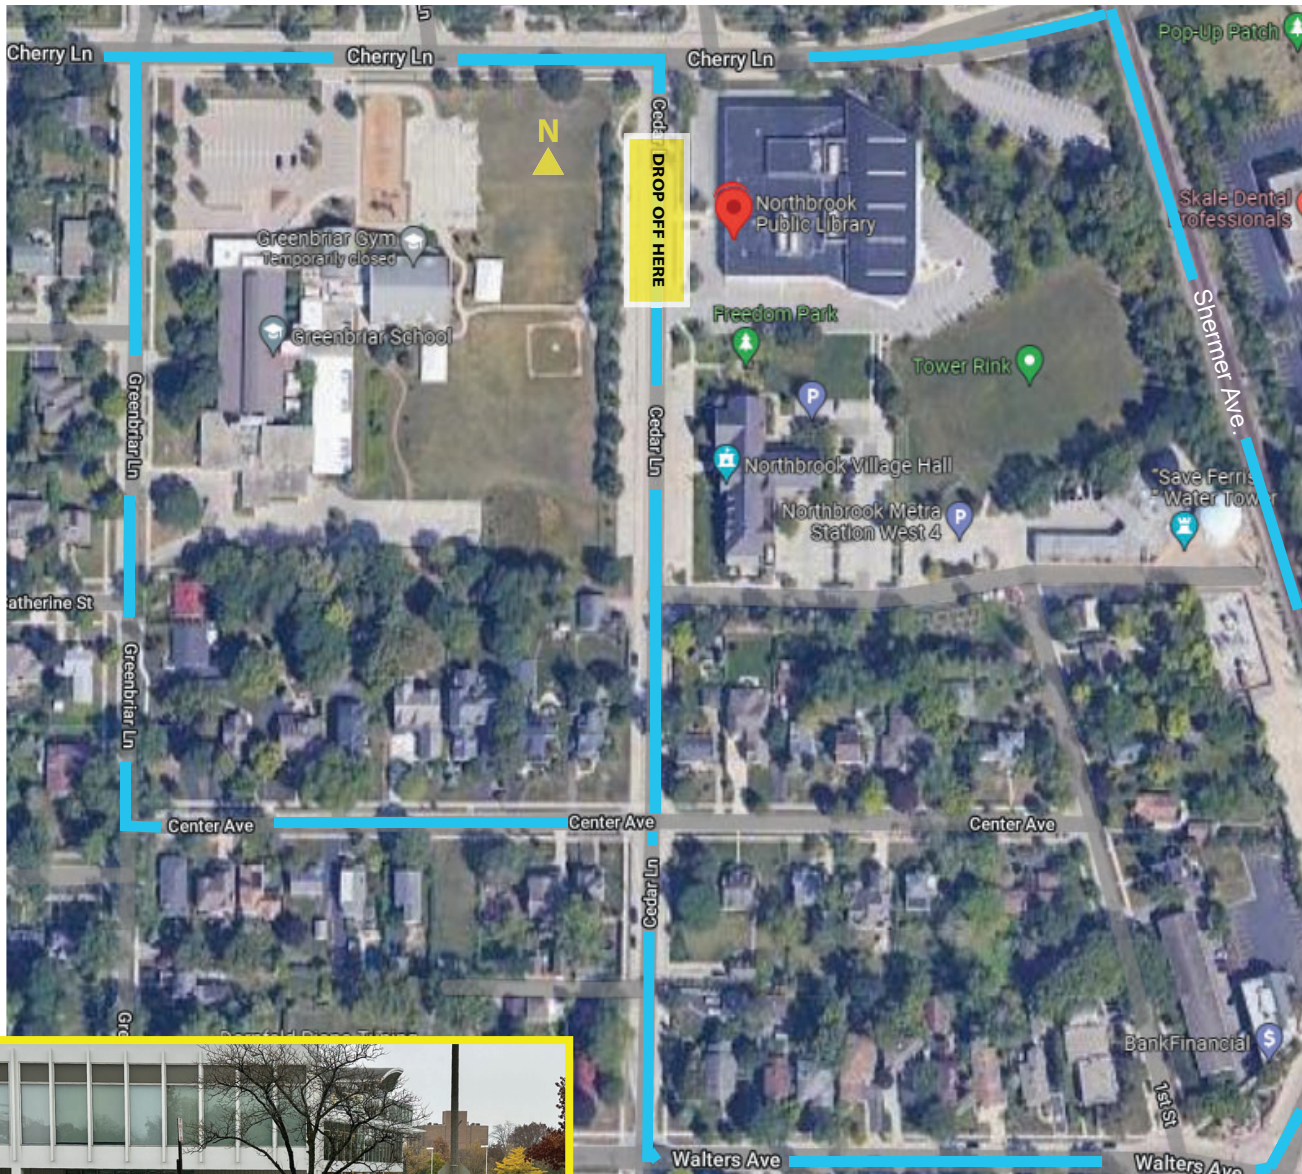

Where to drop off students at Northbrook Public Library

- Do not drive into the library's parking lot. Drop off students at the wheelchair ramp just north of the library's parking lot entrance (1215 Cedar Lane).
- Head north on Cedar Lane so that you can pull up at the wheelchair ramp in front of the library without having to turn around.
- To be facing the right way for drop off:
 - If driving east on Cherry, turn right on Greenbriar, left on Center, and left on Cedar.
 - If driving west on Cherry, drive past Cedar and turn left on Greenbriar, left on Center, and left on Cedar.
 - If driving north or south on Shermer, take Walters heading west and then turn right on Cedar.

▶ The bus should pull up on the east side of Cedar Ln. (facing north) at the wheelchair ramp so students can exit on the right.